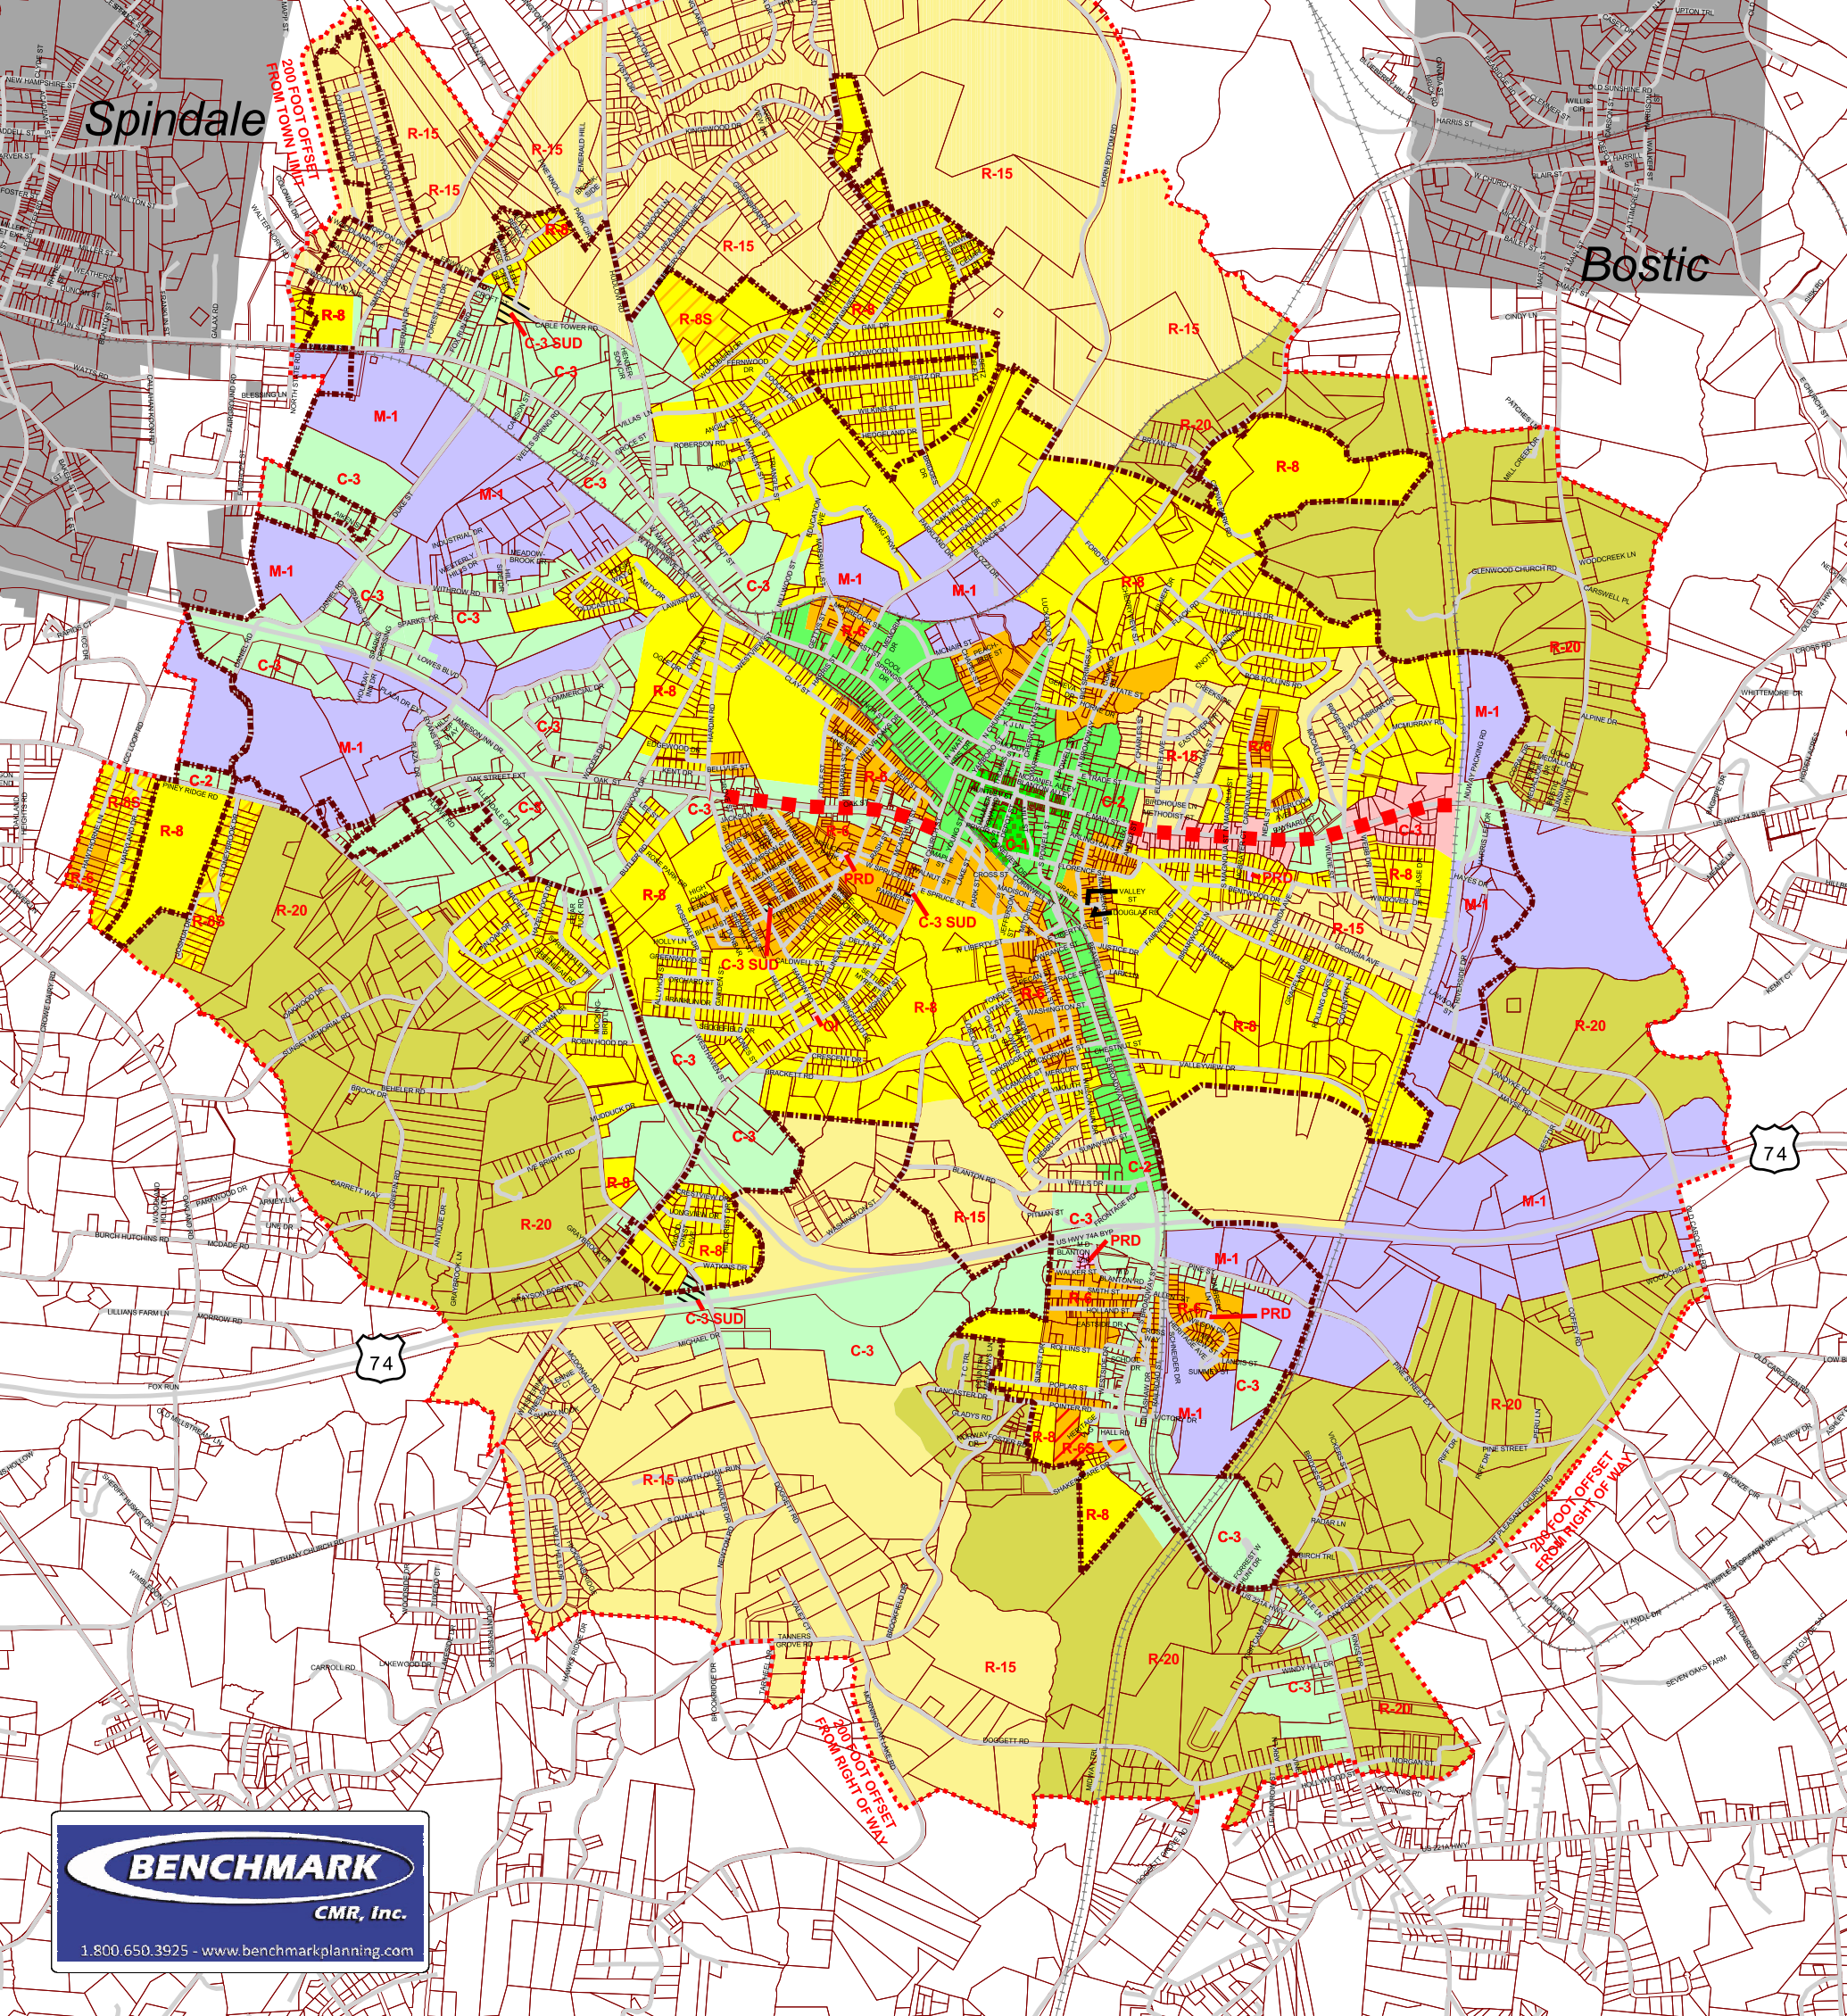

■ Town Limit
■ ETJ Boundary
■ Roadway Protection Overlay District
■ Special Use District

Zoning Classifications April 2009
 R-20
 R-15
 R-8
 R-8S
 R-6
 R-6S
 PRD
 M-1
 C-1
 C-2
 C-3
 M-1
 M-2

Town of Forest City
 Rutherford County, North Carolina
 July 1st, 2010

North
 0 0.25 0.5 Miles

BENCHMARK
 CMR, Inc.
 1.800.650.3925 - www.benchmarkplanning.com